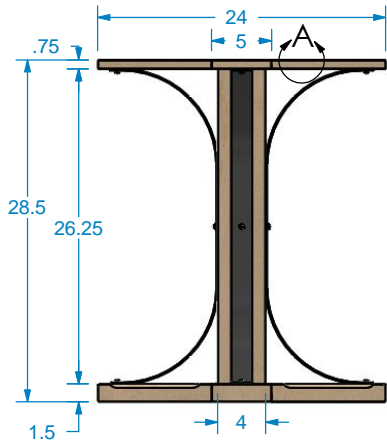

DETAIL A  
SCALE 1:2

ASSEMBLED VIEW OF PEDESTAL KIT

**EXPLODED VIEW OF KIT ASSEMBLY  
WITH EVERYTHING IN KIT SHOWN.**

**KIT COMES UNASSEMBLED**

REVISION HISTORY			TOLERANCES		MATERIALS AND FINISHES	
REV	REV DATE	DESCRIPTION	WIDTH	± .03125"	PLEASE VISIT OUR WEBSITE FOR A COMPLETE LIST. <a href="http://www.brownwoodinc.com">www.brownwoodinc.com</a> 1-800-328-5858	
			THICKNESS	± .03125"	NOTES: Do not scale. Use dimensions only. All dimensions are in inches unless noted	
			LENGTH	± .0625"		
			ANGULAR	± x.x"		
			PROFILE	± x.xxx"		
			Use General Tolerances Unless Noted			

TITLE:	4" LEXINGTON TABLE PEDESTAL KIT	
	NOMINAL SIZE 24" X 24" X 28.5"	
DWG #:	01624090-1	REV:
DATE:	3/6/2019	SCALE:
		1:16