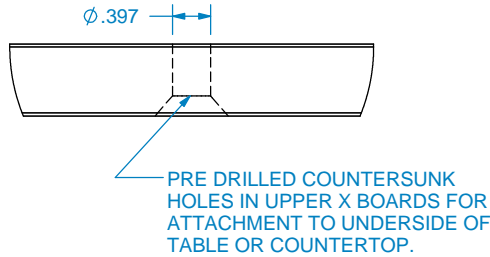

DETAIL A  
SCALE 1:2

ASSEMBLED VIEW OF PEDESTAL KIT

**EXPLODED VIEW OF KIT ASSEMBLY  
WITH EVERYTHING IN KIT SHOWN.**

**KIT COMES UNASSEMBLED**

REVISION HISTORY			TOLERANCES		MATERIALS AND FINISHES	
REV	REV DATE	DESCRIPTION	WIDTH	± .03125"	PLEASE VISIT OUR WEBSITE FOR A COMPLETE LIST. <a href="http://www.brownwoodinc.com">www.brownwoodinc.com</a> 1-800-328-5858	
			THICKNESS	± .03125"	NOTES: Do not scale. Use dimensions only. All dimensions are in inches unless noted	
			LENGTH	± .0625"		
			ANGULAR	± x.x"		
			PROFILE	± x.xxx"		
			Use General Tolerances Unless Noted			

TITLE:	4" LEXINGTON TABLE PEDESTAL KIT	
	NOMINAL SIZE 24" X 24" X 28.5"	
DWG #:	01624090-1	REV:
DATE:	3/6/2019	SCALE:
		1:16