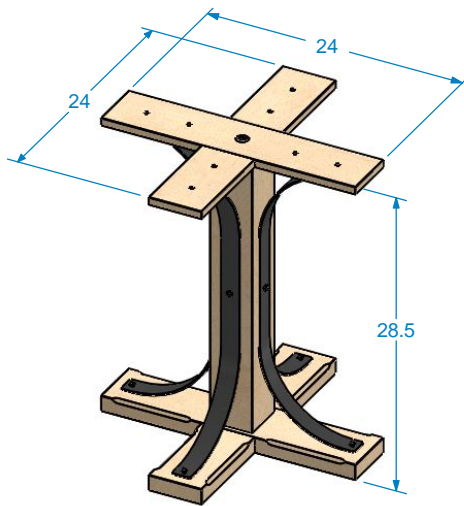

DETAIL A  
SCALE 1:2

ASSEMBLED VIEW OF PEDESTAL KIT

**EXPLODED VIEW OF KIT ASSEMBLY  
WITH EVERYTHING IN KIT SHOWN.**

**KIT COMES UNASSEMBLED**

REVISION HISTORY			TOLERANCES		MATERIALS AND FINISHES	
REV	REV DATE	DESCRIPTION	WIDTH	± .03125"	PLEASE VISIT OUR WEBSITE FOR A COMPLETE LIST. <a href="http://www.brownwoodinc.com">www.brownwoodinc.com</a> 1-800-328-5858	
			THICKNESS	± .03125"	NOTES: Do not scale. Use dimensions only. All dimensions are in inches unless noted	
			LENGTH	± .0625"		
			ANGULAR	± x.x"		
			PROFILE	± x.xxx"		
			Use General Tolerances Unless Noted			

TITLE:	4" LEXINGTON TABLE PEDESTAL KIT	
	NOMINAL SIZE 24" X 24" X 28.5"	
DWG #:	01624090-1	REV:
DATE:	3/6/2019	SCALE:
		1:16