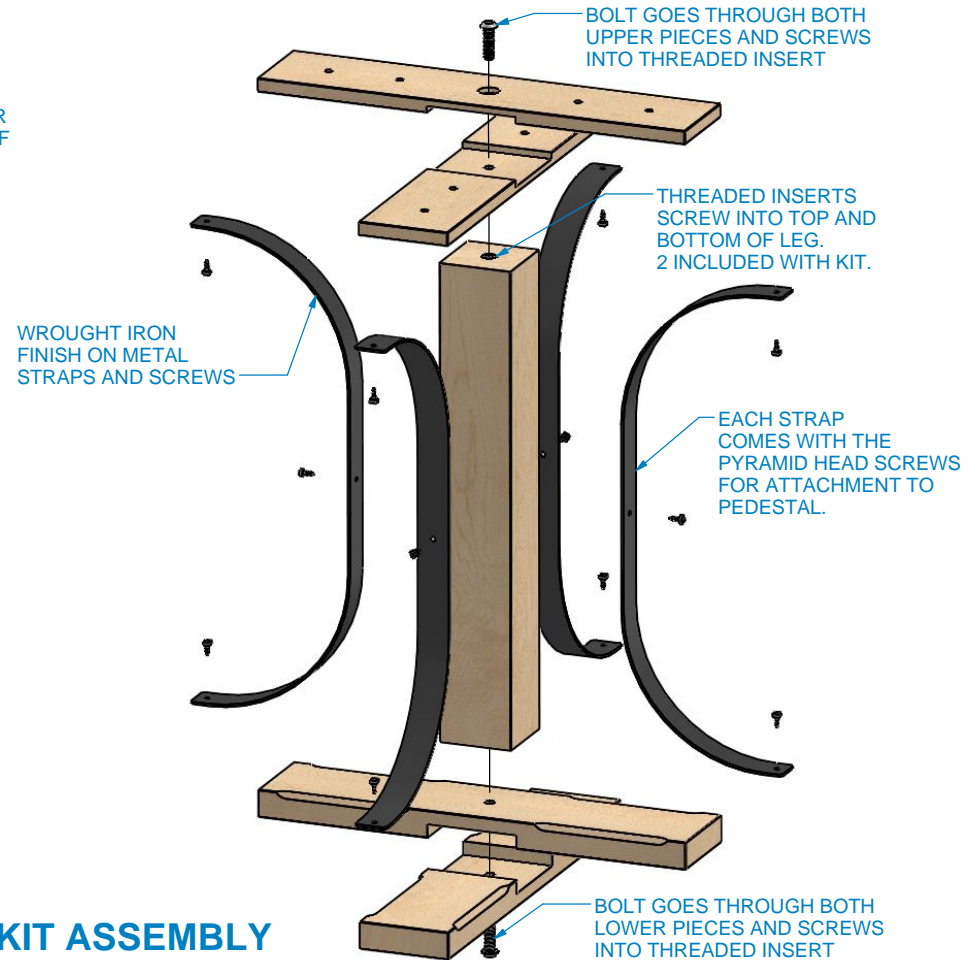

DETAIL A  
SCALE 1:2

ASSEMBLED VIEW OF PEDESTAL KIT

**EXPLODED VIEW OF KIT ASSEMBLY  
WITH EVERYTHING IN KIT SHOWN.**

**KIT COMES UNASSEMBLED**

REVISION HISTORY			TOLERANCES		MATERIALS AND FINISHES	
REV	REV DATE	DESCRIPTION	WIDTH	± .03125"	PLEASE VISIT OUR WEBSITE FOR A COMPLETE LIST. <a href="http://www.brownwoodinc.com">www.brownwoodinc.com</a> 1-800-328-5858	
			THICKNESS	± .03125"	NOTES: Do not scale. Use dimensions only. All dimensions are in inches unless noted	
			LENGTH	± .0625"		
			ANGULAR	± x.x"		
			PROFILE	± x.xxx"		
			Use General Tolerances Unless Noted			

TITLE:	4" LEXINGTON TABLE PEDESTAL KIT	
	NOMINAL SIZE 24" X 24" X 28.5"	
DWG #:	01624090-1	REV:
DATE:	3/6/2019	SCALE:
		1:16