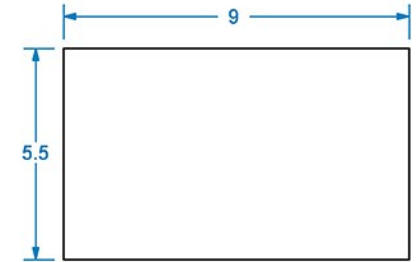

QUICK REFERENCE FOR NOUVEAU LARGE CORBELS

PLAIN
01601400-1

ABBEY
01641401-1

BASILICA
01641402-1

TUDOR
01641403-1

REVISION HISTORY		
REV	REV DATE	DESCRIPTION

TOLERANCES	
WIDTH	± .03125"
THICKNESS	± .03125"
LENGTH	± .0625"
ANGULAR	± x.x°
PROFILE	± x.xxx"
Use General Tolerances Unless Noted	

TITLE: PLAIN NOUVEAU LARGE CORBEL	
NOMINAL SIZE 5.5" X 9" X 13"	
DWG #: 01601400-1	REV: A
DATE: 10/17/2017	SCALE: 1:5