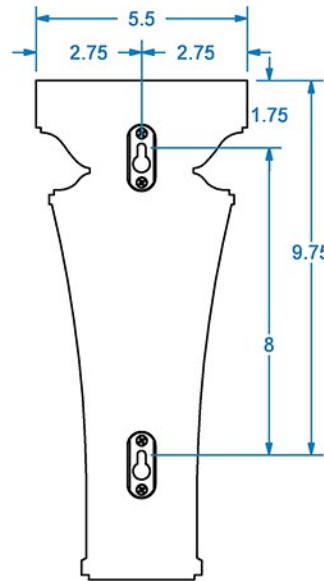

QUICK REFERENCE FOR NOUVEAU LARGE CORBELS

PLAIN
01601400-1

ABBEY
01641401-1

BASILICA
01641402-1

TUDOR
01641403-1

REVISION HISTORY		
REV	REV DATE	DESCRIPTION

TOLERANCES	
WIDTH	± .03125"
THICKNESS	± .03125"
LENGTH	± .0625"
ANGULAR	± x.x°
PROFILE	± x.xxx"
Use General Tolerances Unless Noted	

TITLE: PLAIN NOUVEAU LARGE CORBEL	
NOMINAL SIZE 5.5" X 9" X 13"	
DWG #: 01601400-1	REV: A
DATE: 10/17/2017	SCALE: 1:5