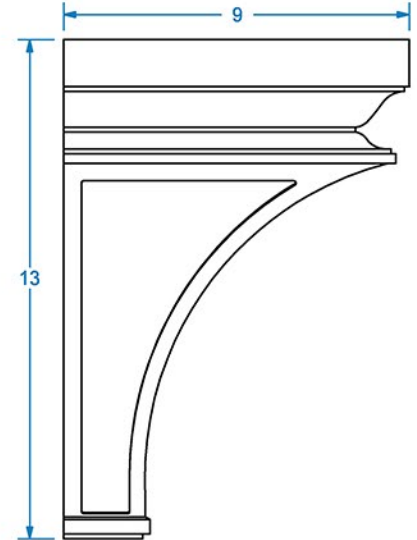

QUICK REFERENCE FOR NOUVEAU LARGE CORBELS

PLAIN
01601400-1

ABBEY
01641401-1

BASILICA
01641402-1

TUDOR
01641403-1

REVISION HISTORY		
REV	REV DATE	DESCRIPTION

TOLERANCES	
WIDTH	± .03125"
THICKNESS	± .03125"
LENGTH	± .0625"
ANGULAR	± x.x°
PROFILE	± x.xxx"
Use General Tolerances Unless Noted	

TITLE: PLAIN NOUVEAU LARGE CORBEL	
NOMINAL SIZE 5.5" X 9" X 13"	
DWG #: 01601400-1	REV: A
DATE: 10/17/2017	SCALE: 1:5