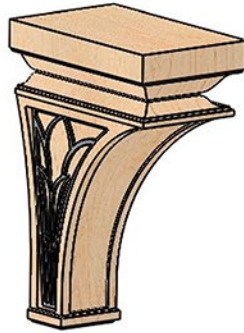

QUICK REFERENCE FOR NOUVEAU LARGE CORBELS

PLAIN
01601400-1

ABBEY
01641401-1

BASILICA
01641402-1

TUDOR
01641403-1

REVISION HISTORY		
REV	REV DATE	DESCRIPTION

TOLERANCES	
WIDTH	± .03125"
THICKNESS	± .03125"
LENGTH	± .0625"
ANGULAR	± x.x°
PROFILE	± x.xxx"
Use General Tolerances Unless Noted	

TITLE: PLAIN NOUVEAU LARGE CORBEL	
NOMINAL SIZE 5.5" X 9" X 13"	
DWG #: 01601400-1	REV: A
DATE: 10/17/2017	SCALE: 1:5