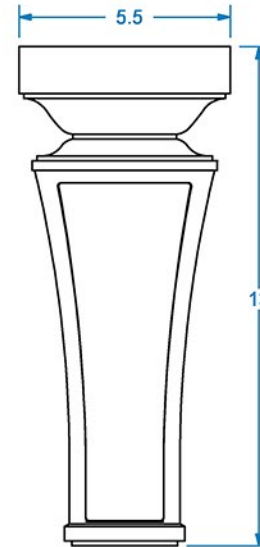

QUICK REFERENCE FOR NOUVEAU LARGE CORBELS

PLAIN
01601400-1

ABBEY
01641401-1

BASILICA
01641402-1

TUDOR
01641403-1

REVISION HISTORY		
REV	REV DATE	DESCRIPTION

TOLERANCES	
WIDTH	± .03125"
THICKNESS	± .03125"
LENGTH	± .0625"
ANGULAR	± x.x°
PROFILE	± x.xxx"
Use General Tolerances Unless Noted	

TITLE: PLAIN NOUVEAU LARGE CORBEL	
NOMINAL SIZE 5.5" X 9" X 13"	
DWG #: 01601400-1	REV: A
DATE: 10/17/2017	SCALE: 1:5