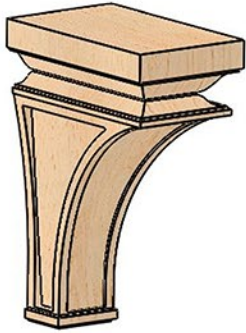

QUICK REFERENCE FOR NOUVEAU LARGE CORBELS

PLAIN
01601400-1

ABBEY
01641401-1

BASILICA
01641402-1

TUDOR
01641403-1

REVISION HISTORY		
REV	REV DATE	DESCRIPTION

TOLERANCES	
WIDTH	± .03125"
THICKNESS	± .03125"
LENGTH	± .0625"
ANGULAR	± x.x°
PROFILE	± x.xxx"
Use General Tolerances Unless Noted	

TITLE: PLAIN NOUVEAU LARGE CORBEL	
NOMINAL SIZE 5.5" X 9" X 13"	
DWG #: 01601400-1	REV: A
DATE: 10/17/2017	SCALE: 1:5