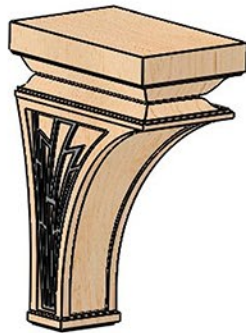

QUICK REFERENCE FOR NOUVEAU LARGE CORBELS

PLAIN
01601400-1

ABBEY
01641401-1

BASILICA
01641402-1

TUDOR
01641403-1

REVISION HISTORY		
REV	REV DATE	DESCRIPTION

TOLERANCES	
WIDTH	± .03125"
THICKNESS	± .03125"
LENGTH	± .0625"
ANGULAR	± x.x°
PROFILE	± x.xxx"
Use General Tolerances Unless Noted	

TITLE: PLAIN NOUVEAU LARGE CORBEL	
NOMINAL SIZE 5.5" X 9" X 13"	
DWG #: 01601400-1	REV: A
DATE: 10/17/2017	SCALE: 1:5