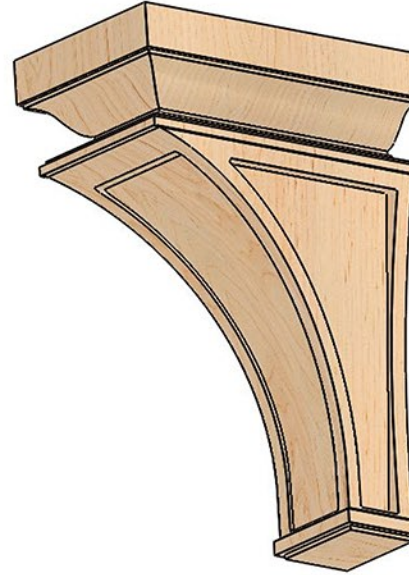

QUICK REFERENCE FOR NOUVEAU LARGE CORBELS

PLAIN
01601400-1

ABBEY
01641401-1

BASILICA
01641402-1

TUDOR
01641403-1

REVISION HISTORY		
REV	REV DATE	DESCRIPTION

TOLERANCES	
WIDTH	± .03125"
THICKNESS	± .03125"
LENGTH	± .0625"
ANGULAR	± x.x°
PROFILE	± x.xxx"
Use General Tolerances Unless Noted	

TITLE: PLAIN NOUVEAU LARGE CORBEL	
NOMINAL SIZE 5.5" X 9" X 13"	
DWG #: 01601400-1	REV: A
DATE: 10/17/2017	SCALE: 1:5