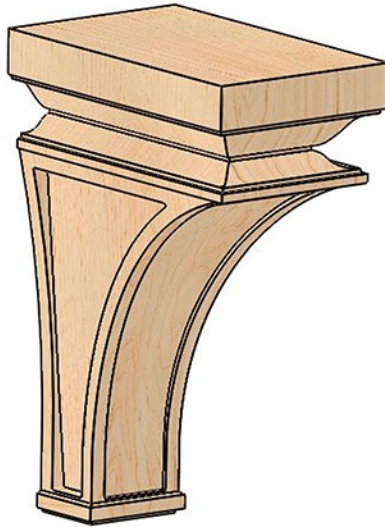

QUICK REFERENCE FOR NOUVEAU LARGE CORBELS

PLAIN
01601400-1

ABBEY
01641401-1

BASILICA
01641402-1

TUDOR
01641403-1

REVISION HISTORY		
REV	REV DATE	DESCRIPTION

TOLERANCES	
WIDTH	± .03125"
THICKNESS	± .03125"
LENGTH	± .0625"
ANGULAR	± x.x°
PROFILE	± x.xxx"
Use General Tolerances Unless Noted	

TITLE: PLAIN NOUVEAU LARGE CORBEL	
NOMINAL SIZE 5.5" X 9" X 13"	
DWG #: 01601400-1	REV: A
DATE: 10/17/2017	SCALE: 1:5