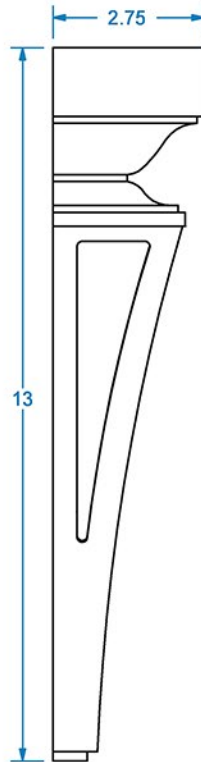

QUICK REFERENCE FOR NOUVEAU MEDIUM CORBELS

PLAIN
01601300-1

ABBEY
01641301-1

BASILICA
01641302-1

TUDOR
01641303-1

Designs of distinction
by Brown Wood, Inc.
est. 1998

REVISION HISTORY		
REV	REV DATE	DESCRIPTION
A	11/06/2015	UPDATED TO MATCH CATLOG INFORMATION

TOLERANCES	
WIDTH	± .03125"
THICKNESS	± .03125"
LENGTH	± .0625"
ANGULAR	± x.x°
PROFILE	± x.xxx"
Use General Tolerances Unless Noted	

MATERIALS AND FINISHES	
PLEASE VISIT OUR WEBSITE FOR A COMPLETE LIST. www.brownwoodinc.com 1-800-328-5858	
NOTES: ADDITIONAL SPECIES AVAILABLE	
Do not scale. Use dimensions only. All dimensions are in inches unless noted	

TITLE: PLAIN NOUVEAU MEDIUM CORBEL	
NOMINAL SIZE 5.5" X 2.75" X 13"	
DWG #: 01601300-1	REV: A
DATE: 10/17/2017	SCALE: 1:3.5