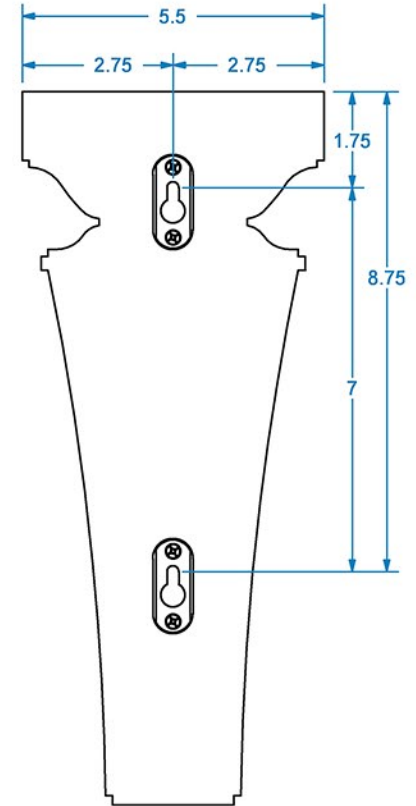

QUICK REFERENCE FOR NOUVEAU MEDIUM CORBELS

PLAIN
01601300-1

ABBEY
01641301-1

BASILICA
01641302-1

TUDOR
01641303-1

Designs of distinction
by Brown Wood, Inc.
est. 1998

REVISION HISTORY		
REV	REV DATE	DESCRIPTION
A	11/06/2015	UPDATED TO MATCH CATLOG INFORMATION

TOLERANCES	
WIDTH	± .03125"
THICKNESS	± .03125"
LENGTH	± .0625"
ANGULAR	± x.x°
PROFILE	± x.xxx"
Use General Tolerances Unless Noted	

MATERIALS AND FINISHES	
PLEASE VISIT OUR WEBSITE FOR A COMPLETE LIST. www.brownwoodinc.com 1-800-328-5858	
NOTES: ADDITIONAL SPECIES AVAILABLE	
Do not scale. Use dimensions only. All dimensions are in inches unless noted	

TITLE: PLAIN NOUVEAU MEDIUM CORBEL	
NOMINAL SIZE 5.5" X 2.75" X 13"	
DWG #: 01601300-1	REV: A
DATE: 10/17/2017	SCALE: 1:3.5