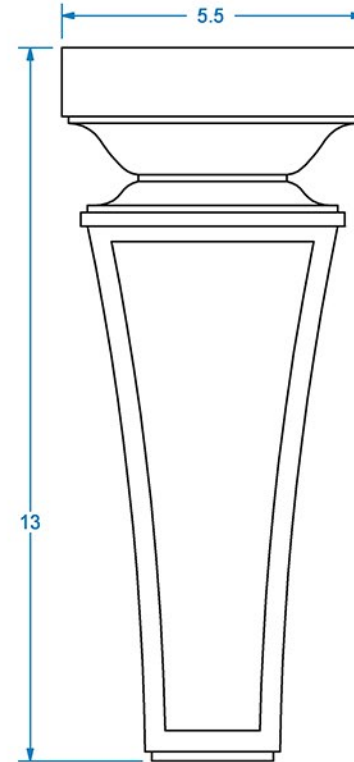

QUICK REFERENCE FOR NOUVEAU MEDIUM CORBELS

PLAIN
01601300-1

ABBEY
01641301-1

BASILICA
01641302-1

TUDOR
01641303-1

Designs of distinction
by Brown Wood, Inc.
est. 1998

REVISION HISTORY		
REV	REV DATE	DESCRIPTION
A	11/06/2015	UPDATED TO MATCH CATLOG INFORMATION

TOLERANCES	
WIDTH	± .03125"
THICKNESS	± .03125"
LENGTH	± .0625"
ANGULAR	± x.x°
PROFILE	± x.xxx"
Use General Tolerances Unless Noted	

MATERIALS AND FINISHES	
PLEASE VISIT OUR WEBSITE FOR A COMPLETE LIST. www.brownwoodinc.com 1-800-328-5858	
NOTES: ADDITIONAL SPECIES AVAILABLE	
Do not scale. Use dimensions only. All dimensions are in inches unless noted	

TITLE: PLAIN NOUVEAU MEDIUM CORBEL	
NOMINAL SIZE 5.5" X 2.75" X 13"	
DWG #: 01601300-1	REV: A
DATE: 10/17/2017	SCALE: 1:3.5