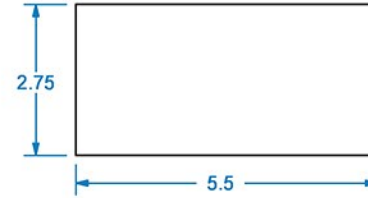

TUDOR
01641303-1

Designs of distinction
by Brown Wood, Inc.
est. 1998

REVISION HISTORY		
REV	REV DATE	DESCRIPTION
A	11/06/2015	UPDATED TO MATCH CATLOG INFORMATION

TOLERANCES	
WIDTH	± .03125"
THICKNESS	± .03125"
LENGTH	± .0625"
ANGULAR	± x.x°
PROFILE	± x.xxx"
Use General Tolerances Unless Noted	

MATERIALS AND FINISHES	
PLEASE VISIT OUR WEBSITE FOR A COMPLETE LIST. www.brownwoodinc.com 1-800-328-5858	
NOTES: ADDITIONAL SPECIES AVAILABLE	
Do not scale. Use dimensions only. All dimensions are in inches unless noted	

TITLE: PLAIN NOUVEAU MEDIUM CORBEL	
NOMINAL SIZE 5.5" X 2.75" X 13"	
DWG #: 01601300-1	REV: A
DATE: 10/17/2017	SCALE: 1:3.5