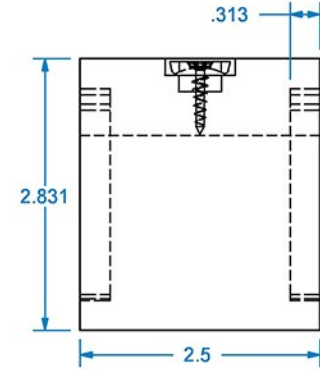

QUICK REFERENCE FOR SMALL BUNGALOW CORBELS

Designs of distinction
by Brown Wood, Inc.
est. 1998

REVISION HISTORY		
REV	REV DATE	DESCRIPTION

TOLERANCES	
WIDTH	± .03125"
THICKNESS	± .03125"
LENGTH	± .0625"
ANGULAR	± x.x°
PROFILE	± x.xxx"
Use General Tolerances Unless Noted	

MATERIALS AND FINISHES
PLEASE VISIT OUR WEBSITE FOR A COMPLETE LIST.
www.brownwoodinc.com
1-800-328-5858

NOTES: ADDITIONAL SPECIES AVAILABLE

Do not scale. Use dimensions only. All dimensions are in inches unless noted

TITLE: SMALL PLAIN BUNGALOW CORBEL	
NOMINAL SIZE 2.5" X 4.83" X 4.425"	
DWG #: 01601150-1	REV: A
DATE: 10/14/2017	SCALE: 1:2