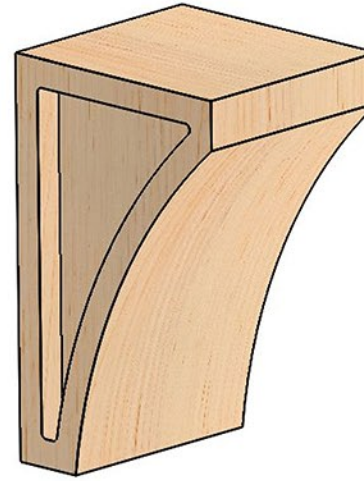

QUICK REFERENCE FOR SMALL BUNGALOW CORBELS

PLAIN
01601150-1

ABBEY
01641151-1

BASILICA
01641152-1

TUDOR
01641153-1

Designs of distinction
by Brown Wood, Inc.
est. 1998

REVISION HISTORY		
REV	REV DATE	DESCRIPTION

TOLERANCES	
WIDTH	± .03125"
THICKNESS	± .03125"
LENGTH	± .0625"
ANGULAR	± x.x°
PROFILE	± x.xxx"
Use General Tolerances Unless Noted	

MATERIALS AND FINISHES
PLEASE VISIT OUR WEBSITE FOR A COMPLETE LIST.
www.brownwoodinc.com
1-800-328-5858

NOTES: ADDITIONAL SPECIES AVAILABLE

Do not scale. Use dimensions only. All dimensions are in inches unless noted

TITLE: SMALL PLAIN BUNGALOW CORBEL	
NOMINAL SIZE 2.5" X 4.83" X 4.425"	
DWG #: 01601150-1	REV: A
DATE: 10/14/2017	SCALE: 1:2