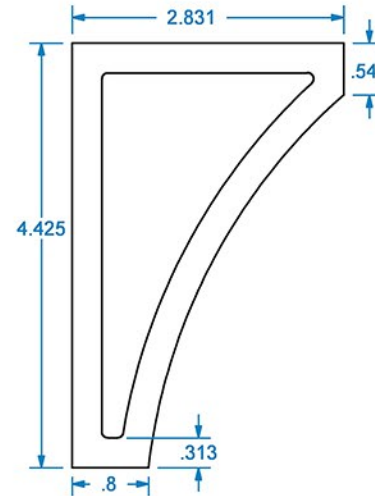

QUICK REFERENCE FOR SMALL BUNGALOW CORBELS

PLAIN
01601150-1

ABBEY
01641151-1

BASILICA
01641152-1

TUDOR
01641153-1

Designs of distinction
by Brown Wood, Inc.
est. 1998

REVISION HISTORY		
REV	REV DATE	DESCRIPTION

TOLERANCES	
WIDTH	± .03125"
THICKNESS	± .03125"
LENGTH	± .0625"
ANGULAR	± x.x°
PROFILE	± x.xxx"
Use General Tolerances Unless Noted	

MATERIALS AND FINISHES
PLEASE VISIT OUR WEBSITE FOR A COMPLETE LIST.
www.brownwoodinc.com
1-800-328-5858

NOTES: ADDITIONAL SPECIES AVAILABLE

Do not scale. Use dimensions only. All dimensions are in inches unless noted

TITLE: SMALL PLAIN BUNGALOW CORBEL	
NOMINAL SIZE 2.5" X 4.83" X 4.425"	
DWG #: 01601150-1	REV: A
DATE: 10/14/2017	SCALE: 1:2