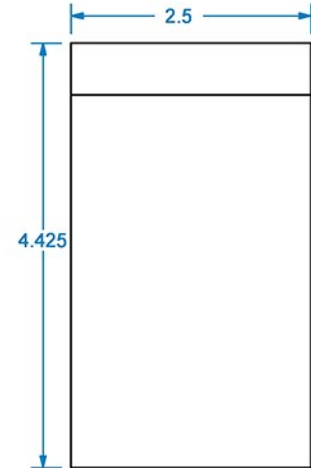

QUICK REFERENCE FOR SMALL BUNGALOW CORBELS

Designs of distinction
by Brown Wood, Inc.
est. 1998

REVISION HISTORY		
REV	REV DATE	DESCRIPTION

TOLERANCES	
WIDTH	± .03125"
THICKNESS	± .03125"
LENGTH	± .0625"
ANGULAR	± x.x°
PROFILE	± x.xxx"
Use General Tolerances Unless Noted	

MATERIALS AND FINISHES
PLEASE VISIT OUR WEBSITE FOR A COMPLETE LIST.
www.brownwoodinc.com
1-800-328-5858

NOTES: ADDITIONAL SPECIES AVAILABLE

Do not scale. Use dimensions only. All dimensions are in inches unless noted

TITLE: SMALL PLAIN BUNGALOW CORBEL	
NOMINAL SIZE 2.5" X 4.83" X 4.425"	
DWG #: 01601150-1	REV: A
DATE: 10/14/2017	SCALE: 1:2