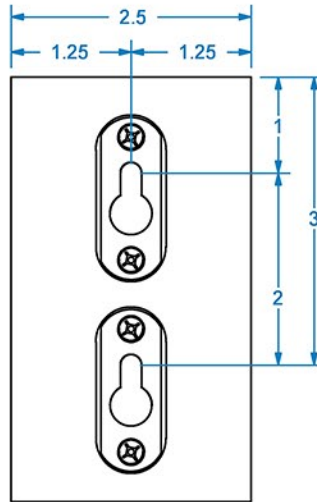

QUICK REFERENCE FOR SMALL BUNGALOW CORBELS

Designs of distinction
by Brown Wood, Inc.
est. 1998

REVISION HISTORY		
REV	REV DATE	DESCRIPTION

TOLERANCES	
WIDTH	± .03125"
THICKNESS	± .03125"
LENGTH	± .0625"
ANGULAR	± x.x°
PROFILE	± x.xxx"
Use General Tolerances Unless Noted	

MATERIALS AND FINISHES
PLEASE VISIT OUR WEBSITE FOR A COMPLETE LIST.
www.brownwoodinc.com
1-800-328-5858

NOTES: ADDITIONAL SPECIES AVAILABLE

Do not scale. Use dimensions only. All dimensions are in inches unless noted

TITLE: SMALL PLAIN BUNGALOW CORBEL	
NOMINAL SIZE 2.5" X 4.83" X 4.425"	
DWG #: 01601150-1	REV: A
DATE: 10/14/2017	SCALE: 1:2