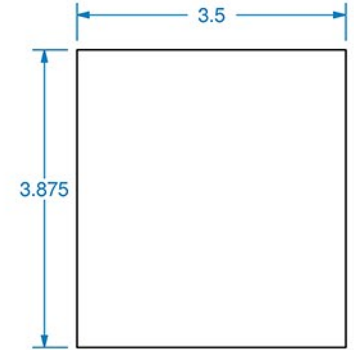

QUICK REFERENCE FOR NOUVEAU SMALL CORBELS

PLAIN
01601100-1

ABBEY
01641101-1

BASILICA
01641102-1

TUDOR
01641103-1

REVISION HISTORY		
REV	REV DATE	DESCRIPTION

TOLERANCES	
WIDTH	± .03125"
THICKNESS	± .03125"
LENGTH	± .0625"
ANGULAR	± x.x°
PROFILE	± x.xxx"
Use General Tolerances Unless Noted	

MATERIALS AND FINISHES	
PLEASE VISIT OUR WEBSITE FOR A COMPLETE LIST. www.brownwoodinc.com 1-800-328-5858	
NOTES: ADDITIONAL SPECIES AVAILABLE	
Do not scale. Use dimensions only. All dimensions are in inches unless noted	

TITLE: PLAIN NOUVEAU SMALL CORBEL	
NOMINAL SIZE 3.5" X 3.875" 6.83"	
DWG #: 01601100-1	REV: A
DATE: 5/31/2018	SCALE: 1:2.5