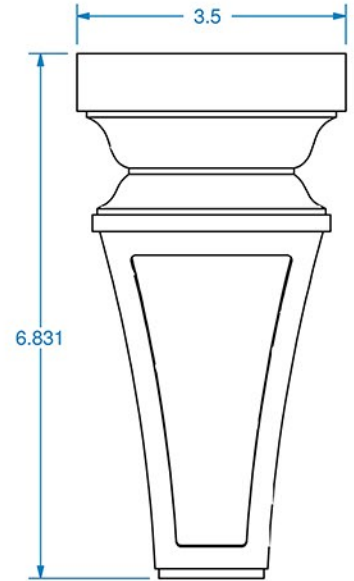

QUICK REFERENCE FOR NOUVEAU SMALL CORBELS

PLAIN
01601100-1

ABBEY
01641101-1

BASILICA
01641102-1

TUDOR
01641103-1

REVISION HISTORY		
REV	REV DATE	DESCRIPTION

TOLERANCES	
WIDTH	± .03125"
THICKNESS	± .03125"
LENGTH	± .0625"
ANGULAR	± x.x°
PROFILE	± x.xxx"
Use General Tolerances Unless Noted	

TITLE: PLAIN NOUVEAU SMALL CORBEL	
NOMINAL SIZE 3.5" X 3.875" 6.83"	
DWG #: 01601100-1	REV: A
DATE: 5/31/2018	SCALE: 1:2.5