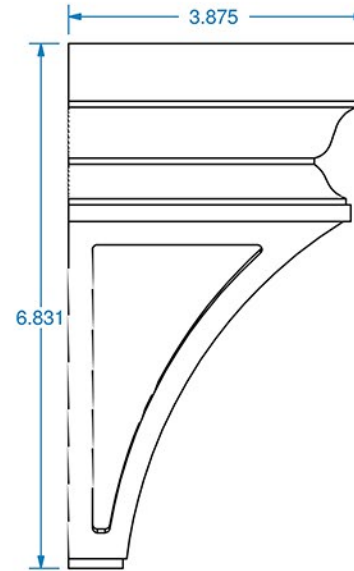

QUICK REFERENCE FOR NOUVEAU SMALL CORBELS

PLAIN
01601100-1

ABBEY
01641101-1

BASILICA
01641102-1

TUDOR
01641103-1

REVISION HISTORY		
REV	REV DATE	DESCRIPTION

TOLERANCES	
WIDTH	± .03125"
THICKNESS	± .03125"
LENGTH	± .0625"
ANGULAR	± x.x°
PROFILE	± x.xxx"
Use General Tolerances Unless Noted	

MATERIALS AND FINISHES	
PLEASE VISIT OUR WEBSITE FOR A COMPLETE LIST. www.brownwoodinc.com 1-800-328-5858	
NOTES: ADDITIONAL SPECIES AVAILABLE	
Do not scale. Use dimensions only. All dimensions are in inches unless noted	

TITLE: PLAIN NOUVEAU SMALL CORBEL	
NOMINAL SIZE 3.5" X 3.875" 6.83"	
DWG #: 01601100-1	REV: A
DATE: 5/31/2018	SCALE: 1:2.5