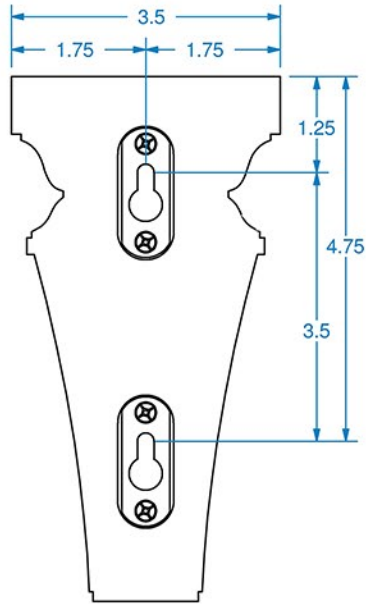

QUICK REFERENCE FOR NOUVEAU SMALL CORBELS

PLAIN
01601100-1

ABBEY
01641101-1

BASILICA
01641102-1

TUDOR
01641103-1

REVISION HISTORY		
REV	REV DATE	DESCRIPTION

TOLERANCES	
WIDTH	± .03125"
THICKNESS	± .03125"
LENGTH	± .0625"
ANGULAR	± x.x°
PROFILE	± x.xxx"
Use General Tolerances Unless Noted	

TITLE: PLAIN NOUVEAU SMALL CORBEL	
NOMINAL SIZE 3.5" X 3.875" 6.83"	
DWG #: 01601100-1	REV: A
DATE: 5/31/2018	SCALE: 1:2.5