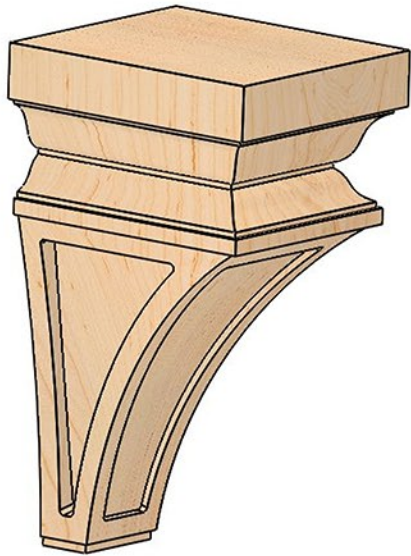

QUICK REFERENCE FOR NOUVEAU SMALL CORBELS

PLAIN
01601100-1

ABBEY
01641101-1

BASILICA
01641102-1

TUDOR
01641103-1

REVISION HISTORY		
REV	REV DATE	DESCRIPTION

TOLERANCES	
WIDTH	± .03125"
THICKNESS	± .03125"
LENGTH	± .0625"
ANGULAR	± x.x°
PROFILE	± x.xxx"
Use General Tolerances Unless Noted	

TITLE: PLAIN NOUVEAU SMALL CORBEL	
NOMINAL SIZE 3.5" X 3.875" 6.83"	
DWG #: 01601100-1	REV: A
DATE: 5/31/2018	SCALE: 1:2.5