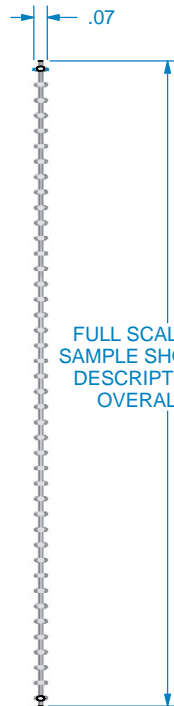

SAMPLE SIZE SHOWN HERE IS AT FULL SCALE

REVISION HISTORY		
REV	REV DATE	DESCRIPTION

TOLERANCES	
WIDTH	± .03125"
THICKNESS	± .03125"
LENGTH	± .0625"
ANGULAR	± x.x°
PROFILE	± x.xxx"
Use General Tolerances Unless Noted	

MATERIALS AND FINISHES	
PLEASE VISIT OUR WEBSITE FOR A COMPLETE LIST. www.brownwoodinc.com 1-800-328-5858	
NOTES:	
Do not scale. Use dimensions only. All dimensions are in inches unless noted	

TITLE: 44" X 48" DECORATIVE SCREEN	
NOMINAL SIZE 44" X .07" X 48"	
DWG #: 014448MSH-1	REV:
DATE: 12/11/2019	SCALE: 1:1