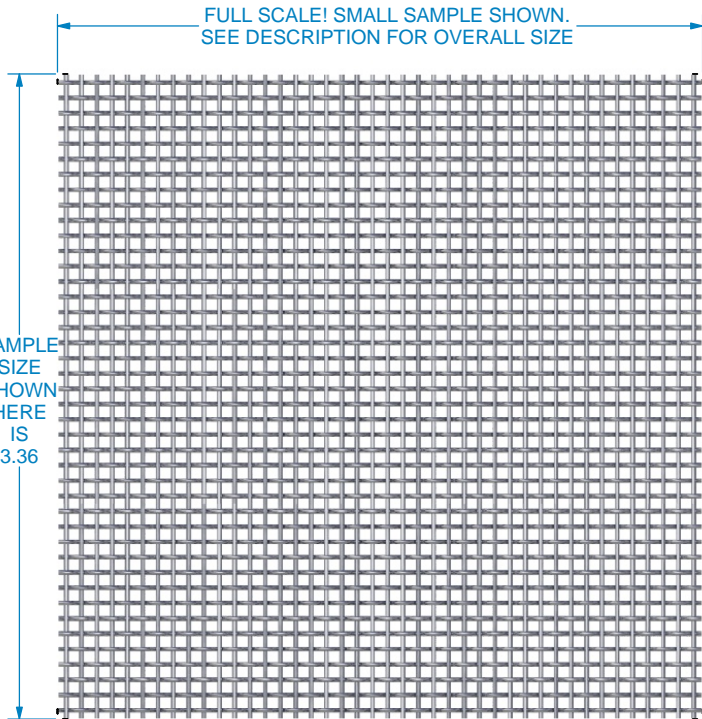

SAMPLE SIZE SHOWN HERE IS AT FULL SCALE

REVISION HISTORY		
REV	REV DATE	DESCRIPTION

TOLERANCES	
WIDTH	± .03125"
THICKNESS	± .03125"
LENGTH	± .0625"
ANGULAR	± x.x°
PROFILE	± x.xxx"
Use General Tolerances Unless Noted	

MATERIALS AND FINISHES	
PLEASE VISIT OUR WEBSITE FOR A COMPLETE LIST. www.brownwoodinc.com 1-800-328-5858	
NOTES:	
Do not scale. Use dimensions only. All dimensions are in inches unless noted	

TITLE: 44" X 48" DECORATIVE SCREEN	
NOMINAL SIZE 44" X .07" X 48"	
DWG #: 014448MSH-1	REV:
DATE: 12/11/2019	SCALE: 1:1